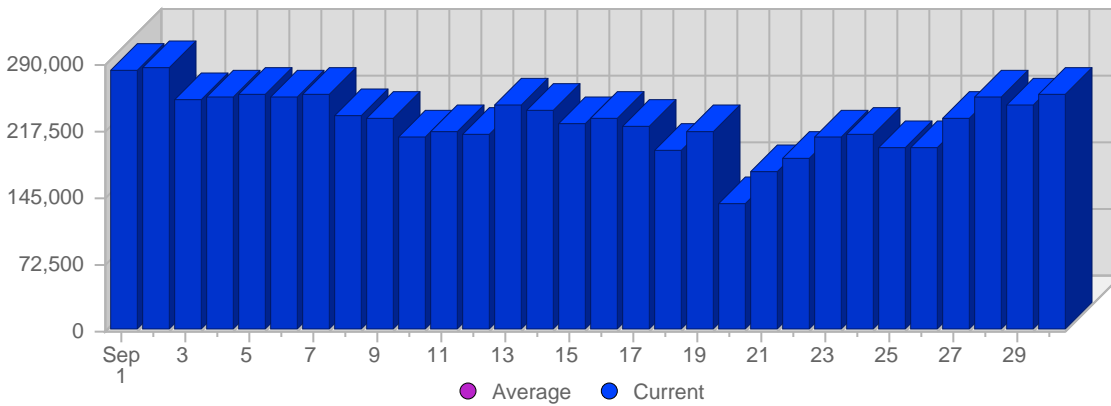

Traffic and Activity > Hits

Report Description

Report Description: Hits during the month of September 2009
 Report Range: Month of September 2009
 Report Scope: Historical Data

Historic Breakdown

Breakdown

Date	Total Hits	Average Hits Historically	Change	Percent of Total Hits
Tue Sep 1st, 2009	283,403	-	+283,403 ▲	4.16%
Wed Sep 2nd, 2009	286,679	-	+286,679 ▲	4.21%
Thu Sep 3rd, 2009	250,065	-	+250,065 ▲	3.67%
Fri Sep 4th, 2009	253,056	-	+253,056 ▲	3.71%
Sat Sep 5th, 2009	255,243	-	+255,243 ▲	3.74%
Sun Sep 6th, 2009	254,453	-	-2,682 ▼	3.73%
Mon Sep 7th, 2009	257,819	-	-4,490 ▼	3.78%
Tue Sep 8th, 2009	232,835	-	-50,568 ▼	3.42%
Wed Sep 9th, 2009	230,543	-	-56,136 ▼	3.38%
Thu Sep 10th, 2009	210,522	-	-39,543 ▼	3.09%
Fri Sep 11th, 2009	217,243	-	-35,813 ▼	3.19%
Sat Sep 12th, 2009	212,207	-	-43,036 ▼	3.11%
Sun Sep 13th, 2009	244,266	-	-10,187 ▼	3.58%
Mon Sep 14th, 2009	239,652	-	-18,167 ▼	3.52%
Tue Sep 15th, 2009	223,415	-	-9,420 ▼	3.28%
Wed Sep 16th, 2009	231,317	-	+774 ▲	3.39%
Thu Sep 17th, 2009	221,722	-	+11,200 ▲	3.25%
Fri Sep 18th, 2009	194,751	-	-22,492 ▼	2.86%
Sat Sep 19th, 2009	216,702	-	+4,495 ▲	3.18%
Sun Sep 20th, 2009	138,086	-	-106,180 ▼	2.03%
Mon Sep 21st, 2009	171,314	-	-68,338 ▼	2.51%
Tue Sep 22nd, 2009	186,772	-	-36,643 ▼	2.74%
Wed Sep 23rd, 2009	208,995	-	-22,322 ▼	3.07%
Thu Sep 24th, 2009	213,023	-	-8,699 ▼	3.13%
Fri Sep 25th, 2009	198,282	-	+3,531 ▲	2.91%
Sat Sep 26th, 2009	197,922	-	-18,780 ▼	2.90%
Sun Sep 27th, 2009	229,687	-	+91,601 ▲	3.37%
Mon Sep 28th, 2009	254,713	-	+83,399 ▲	3.74%
Tue Sep 29th, 2009	245,955	-	+59,183 ▲	3.61%
Wed Sep 30th, 2009	256,624	-	+47,629 ▲	3.76%
	6,817,266	-		