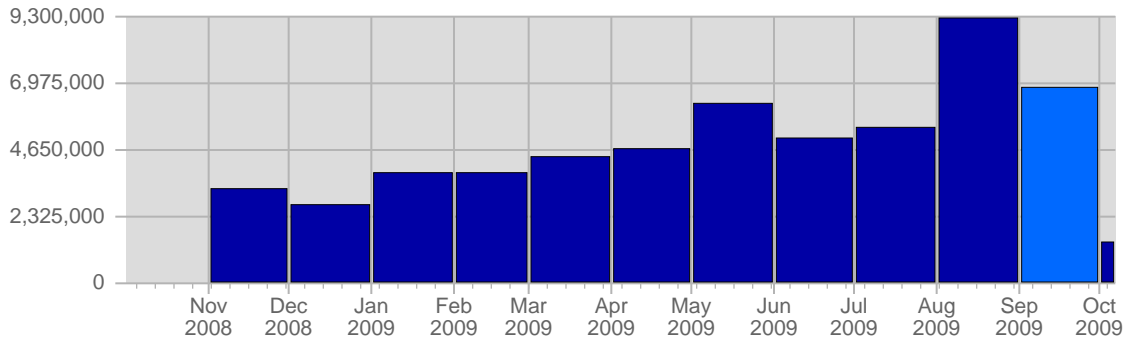

Traffic and Activity > Hits

Report Description

Report Description: Hits during the month of September 2009
 Report Range: Month of September 2009
 Report Scope: Historical Data

Historic Breakdown

Breakdown

Date	Total Hits	Average Hits Historically	Change	Percent of Total Hits
Tue Sep 1st, 2009	283,403	-	+283,403 ▲	4.16%
Wed Sep 2nd, 2009	286,679	-	+286,679 ▲	4.21%
Thu Sep 3rd, 2009	250,065	-	+250,065 ▲	3.67%
Fri Sep 4th, 2009	253,056	-	+253,056 ▲	3.71%
Sat Sep 5th, 2009	255,243	-	+255,243 ▲	3.74%
Sun Sep 6th, 2009	254,453	-	-2,682 ▼	3.73%
Mon Sep 7th, 2009	257,819	-	-4,490 ▼	3.78%
Tue Sep 8th, 2009	232,835	-	-50,568 ▼	3.42%
Wed Sep 9th, 2009	230,543	-	-56,136 ▼	3.38%
Thu Sep 10th, 2009	210,522	-	-39,543 ▼	3.09%
Fri Sep 11th, 2009	217,243	-	-35,813 ▼	3.19%
Sat Sep 12th, 2009	212,207	-	-43,036 ▼	3.11%
Sun Sep 13th, 2009	244,266	-	-10,187 ▼	3.58%
Mon Sep 14th, 2009	239,652	-	-18,167 ▼	3.52%
Tue Sep 15th, 2009	223,415	-	-9,420 ▼	3.28%
Wed Sep 16th, 2009	231,317	-	+774 ▲	3.39%
Thu Sep 17th, 2009	221,722	-	+11,200 ▲	3.25%
Fri Sep 18th, 2009	194,751	-	-22,492 ▼	2.86%
Sat Sep 19th, 2009	216,702	-	+4,495 ▲	3.18%
Sun Sep 20th, 2009	138,086	-	-106,180 ▼	2.03%
Mon Sep 21st, 2009	171,314	-	-68,338 ▼	2.51%
Tue Sep 22nd, 2009	186,772	-	-36,643 ▼	2.74%
Wed Sep 23rd, 2009	208,995	-	-22,322 ▼	3.07%
Thu Sep 24th, 2009	213,023	-	-8,699 ▼	3.13%
Fri Sep 25th, 2009	198,282	-	+3,531 ▲	2.91%
Sat Sep 26th, 2009	197,922	-	-18,780 ▼	2.90%
Sun Sep 27th, 2009	229,687	-	+91,601 ▲	3.37%
Mon Sep 28th, 2009	254,713	-	+83,399 ▲	3.74%
Tue Sep 29th, 2009	245,955	-	+59,183 ▲	3.61%
Wed Sep 30th, 2009	256,624	-	+47,629 ▲	3.76%
	6,817,266	-		