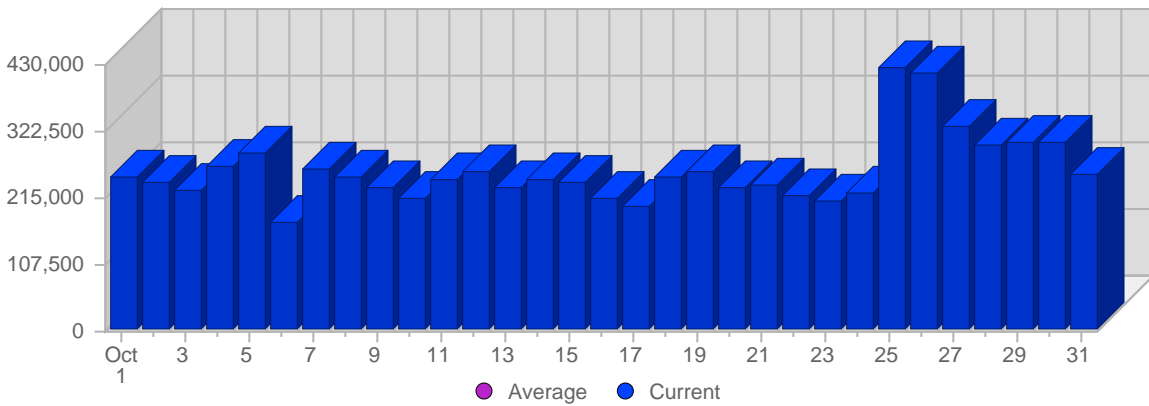

## Traffic and Activity > Hits

### Report Description

Report Description: Hits during the month of October 2009  
 Report Range: Month of October 2009  
 Report Scope: Historical Data

### Historic Breakdown

### Breakdown

Date	Total Hits	Average Hits Historically	Change	Percent of Total Hits
Thu Oct 1st, 2009	245,800	-	+245,800 ▲	3.09%
Fri Oct 2nd, 2009	237,581	-	+237,581 ▲	2.99%
Sat Oct 3rd, 2009	224,282	-	+224,282 ▲	2.82%
Sun Oct 4th, 2009	265,102	-	+35,415 ▲	3.33%
Mon Oct 5th, 2009	287,997	-	+33,284 ▲	3.62%
Tue Oct 6th, 2009	172,654	-	-73,301 ▼	2.17%
Wed Oct 7th, 2009	260,419	-	+3,795 ▲	3.27%
Thu Oct 8th, 2009	246,284	-	+484 ▲	3.10%
Fri Oct 9th, 2009	231,688	-	-5,893 ▼	2.91%
Sat Oct 10th, 2009	214,658	-	-9,624 ▼	2.70%
Sun Oct 11th, 2009	245,051	-	-20,051 ▼	3.08%
Mon Oct 12th, 2009	254,366	-	-33,631 ▼	3.20%
Tue Oct 13th, 2009	231,890	-	+59,236 ▲	2.92%
Wed Oct 14th, 2009	241,690	-	-18,729 ▼	3.04%
Thu Oct 15th, 2009	238,068	-	-8,216 ▼	2.99%
Fri Oct 16th, 2009	214,742	-	-16,946 ▼	2.70%
Sat Oct 17th, 2009	198,711	-	-15,947 ▼	2.50%
Sun Oct 18th, 2009	245,564	-	+513 ▲	3.09%
Mon Oct 19th, 2009	253,820	-	-546 ▼	3.19%
Tue Oct 20th, 2009	232,089	-	+199 ▲	2.92%
Wed Oct 21st, 2009	232,848	-	-8,842 ▼	2.93%
Thu Oct 22nd, 2009	218,700	-	-19,368 ▼	2.75%
Fri Oct 23rd, 2009	208,141	-	-6,601 ▼	2.62%
Sat Oct 24th, 2009	222,550	-	+23,839 ▲	2.80%
Sun Oct 25th, 2009	424,342	-	+178,778 ▲	5.33%
Mon Oct 26th, 2009	416,534	-	+162,714 ▲	5.24%
Tue Oct 27th, 2009	327,621	-	+95,532 ▲	4.12%
Wed Oct 28th, 2009	299,209	-	+66,361 ▲	3.76%
Thu Oct 29th, 2009	305,199	-	+86,499 ▲	3.84%
Fri Oct 30th, 2009	304,813	-	+96,672 ▲	3.83%
Sat Oct 31st, 2009	252,475	-	+29,925 ▲	3.17%
	7,954,888	-		