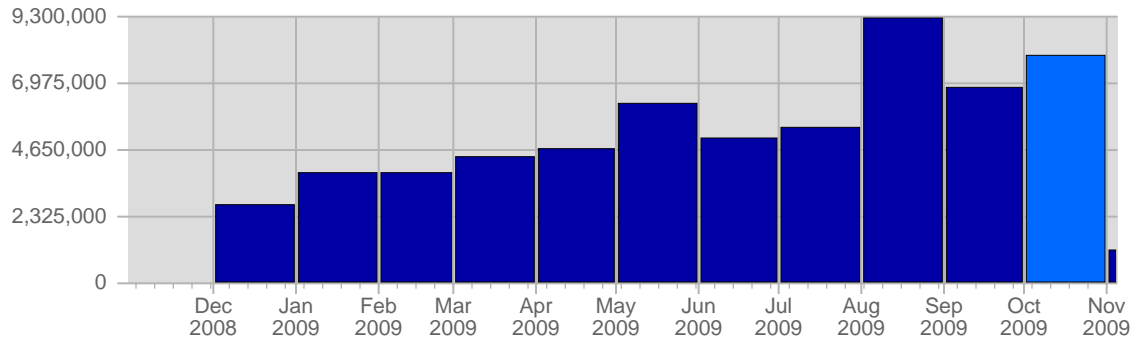

Traffic and Activity > Hits

Report Description

Report Description: Hits during the month of October 2009
Report Range: Month of October 2009
Report Scope: Historical Data

Historic Breakdown