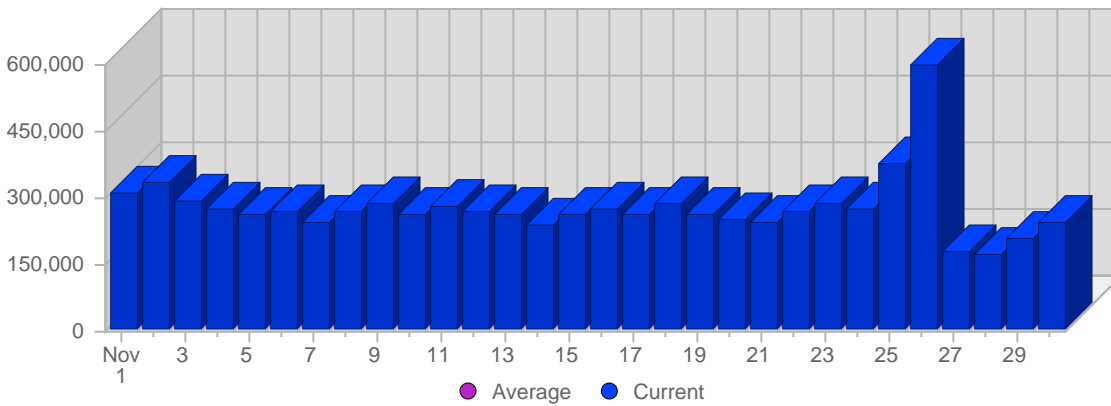

Traffic and Activity > Hits

Report Description

Report Description: Hits during the month of November 2009
 Report Range: Month of November 2009
 Report Scope: Historical Data

Historic Breakdown

Breakdown

Date	Total Hits	Average Hits Historically	Change	Percent of Total Hits
Sun Nov 1st, 2009	311,679	-	+311,679 ▲	3.77%
Mon Nov 2nd, 2009	332,591	-	+332,591 ▲	4.03%
Tue Nov 3rd, 2009	291,732	-	+291,732 ▲	3.53%
Wed Nov 4th, 2009	273,979	-	+273,979 ▲	3.32%
Thu Nov 5th, 2009	263,053	-	+263,053 ▲	3.19%
Fri Nov 6th, 2009	267,623	-	+267,623 ▲	3.24%
Sat Nov 7th, 2009	240,351	-	+240,351 ▲	2.91%
Sun Nov 8th, 2009	267,022	-	-44,657 ▼	3.23%
Mon Nov 9th, 2009	285,605	-	-46,986 ▼	3.46%
Tue Nov 10th, 2009	261,337	-	-30,395 ▼	3.16%
Wed Nov 11th, 2009	278,144	-	+4,165 ▲	3.37%
Thu Nov 12th, 2009	267,500	-	+4,447 ▲	3.24%
Fri Nov 13th, 2009	259,892	-	-7,731 ▼	3.15%
Sat Nov 14th, 2009	234,084	-	-6,267 ▼	2.83%
Sun Nov 15th, 2009	258,891	-	-8,131 ▼	3.13%
Mon Nov 16th, 2009	275,317	-	-10,288 ▼	3.33%
Tue Nov 17th, 2009	259,340	-	-1,997 ▼	3.14%
Wed Nov 18th, 2009	283,540	-	+5,396 ▲	3.43%
Thu Nov 19th, 2009	259,463	-	-8,037 ▼	3.14%
Fri Nov 20th, 2009	247,963	-	-11,929 ▼	3.00%
Sat Nov 21st, 2009	242,844	-	+8,760 ▲	2.94%
Sun Nov 22nd, 2009	268,300	-	+9,409 ▲	3.25%
Mon Nov 23rd, 2009	283,959	-	+8,642 ▲	3.44%
Tue Nov 24th, 2009	271,510	-	+12,170 ▲	3.29%
Wed Nov 25th, 2009	374,153	-	+90,613 ▲	4.53%
Thu Nov 26th, 2009	598,350	-	+338,887 ▲	7.24%
Fri Nov 27th, 2009	178,447	-	-69,516 ▼	2.16%
Sat Nov 28th, 2009	173,098	-	-69,746 ▼	2.10%
Sun Nov 29th, 2009	207,056	-	-61,244 ▼	2.51%
Mon Nov 30th, 2009	242,791	-	-41,168 ▼	2.94%
	8,259,614	-		