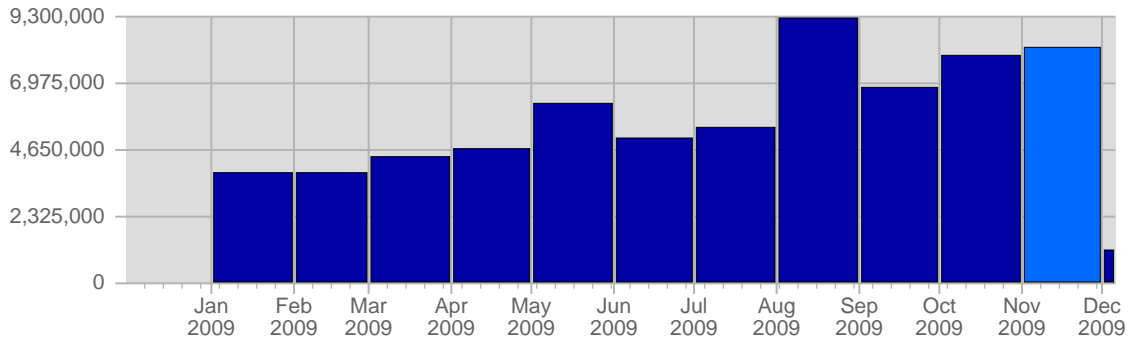

Traffic and Activity > Hits

Report Description

Report Description: Hits during the month of November 2009
 Report Range: Month of November 2009
 Report Scope: Historical Data

Historic Breakdown

Breakdown

Date	Total Hits	Average Hits Historically	Change	Percent of Total Hits
Sun Nov 1st, 2009	311,679	-	+311,679 ▲	3.77%
Mon Nov 2nd, 2009	332,591	-	+332,591 ▲	4.03%
Tue Nov 3rd, 2009	291,732	-	+291,732 ▲	3.53%
Wed Nov 4th, 2009	273,979	-	+273,979 ▲	3.32%
Thu Nov 5th, 2009	263,053	-	+263,053 ▲	3.19%
Fri Nov 6th, 2009	267,623	-	+267,623 ▲	3.24%
Sat Nov 7th, 2009	240,351	-	+240,351 ▲	2.91%
Sun Nov 8th, 2009	267,022	-	-44,657 ▼	3.23%
Mon Nov 9th, 2009	285,605	-	-46,986 ▼	3.46%
Tue Nov 10th, 2009	261,337	-	-30,395 ▼	3.16%
Wed Nov 11th, 2009	278,144	-	+4,165 ▲	3.37%
Thu Nov 12th, 2009	267,500	-	+4,447 ▲	3.24%
Fri Nov 13th, 2009	259,892	-	-7,731 ▼	3.15%
Sat Nov 14th, 2009	234,084	-	-6,267 ▼	2.83%
Sun Nov 15th, 2009	258,891	-	-8,131 ▼	3.13%
Mon Nov 16th, 2009	275,317	-	-10,288 ▼	3.33%
Tue Nov 17th, 2009	259,340	-	-1,997 ▼	3.14%
Wed Nov 18th, 2009	283,540	-	+5,396 ▲	3.43%
Thu Nov 19th, 2009	259,463	-	-8,037 ▼	3.14%
Fri Nov 20th, 2009	247,963	-	-11,929 ▼	3.00%
Sat Nov 21st, 2009	242,844	-	+8,760 ▲	2.94%
Sun Nov 22nd, 2009	268,300	-	+9,409 ▲	3.25%
Mon Nov 23rd, 2009	283,959	-	+8,642 ▲	3.44%
Tue Nov 24th, 2009	271,510	-	+12,170 ▲	3.29%
Wed Nov 25th, 2009	374,153	-	+90,613 ▲	4.53%
Thu Nov 26th, 2009	598,350	-	+338,887 ▲	7.24%
Fri Nov 27th, 2009	178,447	-	-69,516 ▼	2.16%
Sat Nov 28th, 2009	173,098	-	-69,746 ▼	2.10%
Sun Nov 29th, 2009	207,056	-	-61,244 ▼	2.51%
Mon Nov 30th, 2009	242,791	-	-41,168 ▼	2.94%
	8,259,614	-		