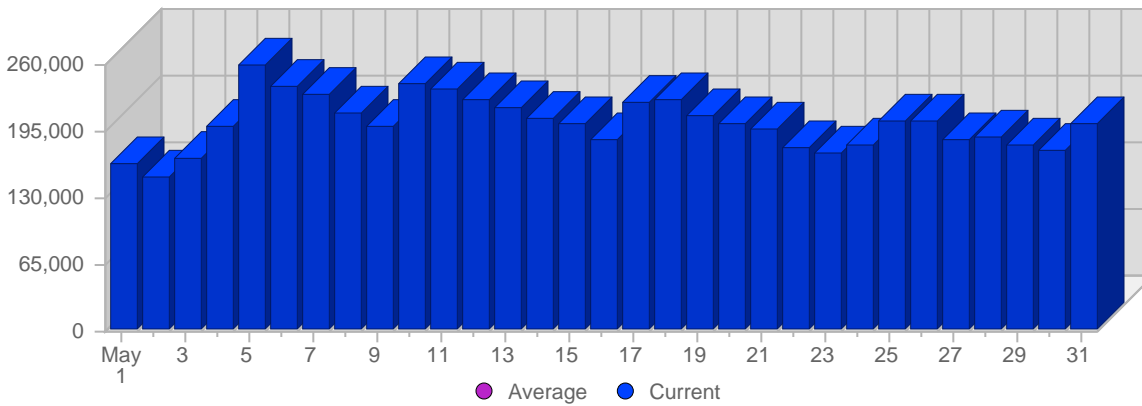

Traffic and Activity > Hits

Report Description

Report Description: Hits during the month of May 2009
 Report Range: Month of May 2009
 Report Scope: Historical Data

Historic Breakdown

Breakdown

Date	Total Hits	Average Hits Historically	Change	Percent of Total Hits
Fri May 1st, 2009	161,461	-	+161,461 ▲	2.58%
Sat May 2nd, 2009	148,959	-	+148,959 ▲	2.38%
Sun May 3rd, 2009	168,212	-	+8,151 ▲	2.69%
Mon May 4th, 2009	198,677	-	+22,540 ▲	3.18%
Tue May 5th, 2009	257,863	-	+102,060 ▲	4.13%
Wed May 6th, 2009	236,630	-	+85,816 ▲	3.79%
Thu May 7th, 2009	230,499	-	+66,215 ▲	3.69%
Fri May 8th, 2009	211,570	-	+50,109 ▲	3.38%
Sat May 9th, 2009	200,092	-	+51,133 ▲	3.20%
Sun May 10th, 2009	239,398	-	+71,186 ▲	3.83%
Mon May 11th, 2009	234,576	-	+35,899 ▲	3.75%
Tue May 12th, 2009	225,939	-	-31,924 ▼	3.61%
Wed May 13th, 2009	216,067	-	-20,563 ▼	3.46%
Thu May 14th, 2009	206,543	-	-23,956 ▼	3.30%
Fri May 15th, 2009	201,735	-	-9,835 ▼	3.23%
Sat May 16th, 2009	186,791	-	-13,301 ▼	2.99%
Sun May 17th, 2009	222,588	-	-16,810 ▼	3.56%
Mon May 18th, 2009	225,858	-	-8,718 ▼	3.61%
Tue May 19th, 2009	208,756	-	-17,183 ▼	3.34%
Wed May 20th, 2009	201,382	-	-14,685 ▼	3.22%
Thu May 21st, 2009	195,405	-	-11,138 ▼	3.13%
Fri May 22nd, 2009	178,318	-	-23,417 ▼	2.85%
Sat May 23rd, 2009	172,117	-	-14,674 ▼	2.75%
Sun May 24th, 2009	181,444	-	-41,144 ▼	2.90%
Mon May 25th, 2009	203,221	-	-22,637 ▼	3.25%
Tue May 26th, 2009	204,772	-	-3,984 ▼	3.28%
Wed May 27th, 2009	186,895	-	-14,487 ▼	2.99%
Thu May 28th, 2009	187,826	-	-7,579 ▼	3.00%
Fri May 29th, 2009	181,664	-	+3,346 ▲	2.91%
Sat May 30th, 2009	174,509	-	+2,392 ▲	2.79%
Sun May 31st, 2009	201,858	-	+20,414 ▲	3.23%
	6,251,625	-		