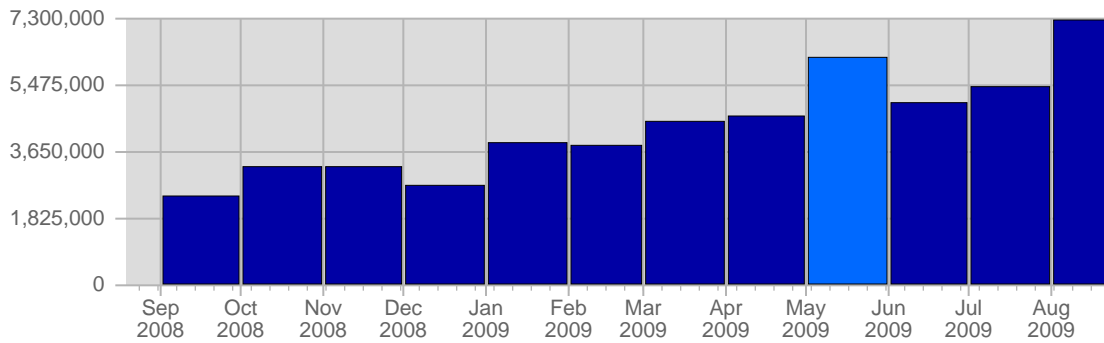

Traffic and Activity > Hits

Report Description

Report Description: Hits during the month of May 2009
 Report Range: Month of May 2009
 Report Scope: Historical Data

Historic Breakdown

Breakdown

Date	Total Hits	Average Hits Historically	Change	Percent of Total Hits
Fri May 1st, 2009	161,461	-	+161,461 ▲	2.58%
Sat May 2nd, 2009	148,959	-	+148,959 ▲	2.38%
Sun May 3rd, 2009	168,212	-	+8,151 ▲	2.69%
Mon May 4th, 2009	198,677	-	+22,540 ▲	3.18%
Tue May 5th, 2009	257,863	-	+102,060 ▲	4.13%
Wed May 6th, 2009	236,630	-	+85,816 ▲	3.79%
Thu May 7th, 2009	230,499	-	+66,215 ▲	3.69%
Fri May 8th, 2009	211,570	-	+50,109 ▲	3.38%
Sat May 9th, 2009	200,092	-	+51,133 ▲	3.20%
Sun May 10th, 2009	239,398	-	+71,186 ▲	3.83%
Mon May 11th, 2009	234,576	-	+35,899 ▲	3.75%
Tue May 12th, 2009	225,939	-	-31,924 ▼	3.61%
Wed May 13th, 2009	216,067	-	-20,563 ▼	3.46%
Thu May 14th, 2009	206,543	-	-23,956 ▼	3.30%
Fri May 15th, 2009	201,735	-	-9,835 ▼	3.23%
Sat May 16th, 2009	186,791	-	-13,301 ▼	2.99%
Sun May 17th, 2009	222,588	-	-16,810 ▼	3.56%
Mon May 18th, 2009	225,858	-	-8,718 ▼	3.61%
Tue May 19th, 2009	208,756	-	-17,183 ▼	3.34%
Wed May 20th, 2009	201,382	-	-14,685 ▼	3.22%
Thu May 21st, 2009	195,405	-	-11,138 ▼	3.13%
Fri May 22nd, 2009	178,318	-	-23,417 ▼	2.85%
Sat May 23rd, 2009	172,117	-	-14,674 ▼	2.75%
Sun May 24th, 2009	181,444	-	-41,144 ▼	2.90%
Mon May 25th, 2009	203,221	-	-22,637 ▼	3.25%
Tue May 26th, 2009	204,772	-	-3,984 ▼	3.28%
Wed May 27th, 2009	186,895	-	-14,487 ▼	2.99%
Thu May 28th, 2009	187,826	-	-7,579 ▼	3.00%
Fri May 29th, 2009	181,664	-	+3,346 ▲	2.91%
Sat May 30th, 2009	174,509	-	+2,392 ▲	2.79%
Sun May 31st, 2009	201,858	-	+20,414 ▲	3.23%
	6,251,625	-		