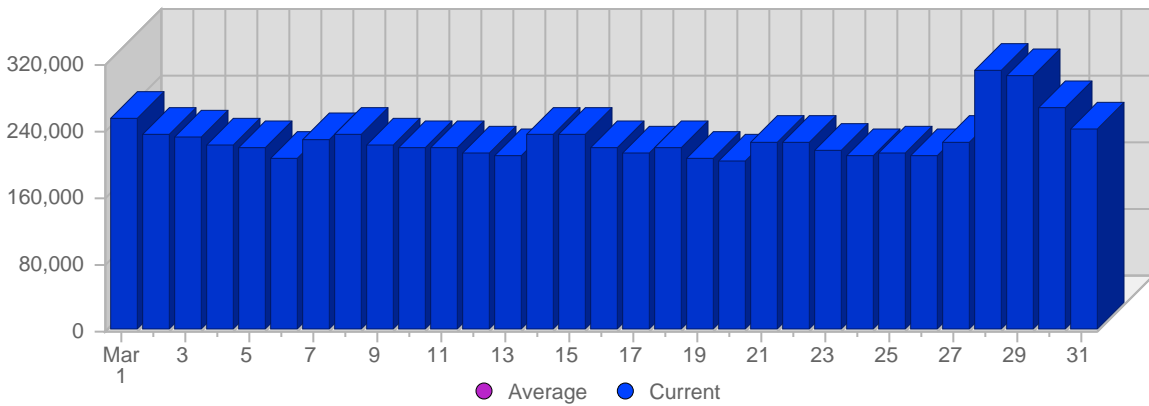

Traffic and Activity > Hits

Report Description

Report Description: Hits during the month of March 2010
 Report Range: Month of March 2010
 Report Scope: Historical Data

Historic Breakdown

Breakdown

Date	Total Hits	Average Hits Historically	Change	Percent of Total Hits
Mon Mar 1st, 2010	254,280	-	+254,280 ▲	3.58%
Tue Mar 2nd, 2010	236,680	-	+236,680 ▲	3.33%
Wed Mar 3rd, 2010	233,201	-	+233,201 ▲	3.28%
Thu Mar 4th, 2010	223,825	-	+223,825 ▲	3.15%
Fri Mar 5th, 2010	218,652	-	+218,652 ▲	3.08%
Sat Mar 6th, 2010	206,887	-	+206,887 ▲	2.91%
Sun Mar 7th, 2010	228,809	-	-10,094 ▼	3.22%
Mon Mar 8th, 2010	233,767	-	-20,513 ▼	3.29%
Tue Mar 9th, 2010	221,741	-	-14,939 ▼	3.12%
Wed Mar 10th, 2010	218,015	-	-15,186 ▼	3.07%
Thu Mar 11th, 2010	217,854	-	-5,971 ▼	3.07%
Fri Mar 12th, 2010	212,311	-	-6,341 ▼	2.99%
Sat Mar 13th, 2010	211,021	-	+4,134 ▲	2.97%
Sun Mar 14th, 2010	233,907	-	+5,098 ▲	3.29%
Mon Mar 15th, 2010	234,166	-	+399 ▲	3.30%
Tue Mar 16th, 2010	218,704	-	-3,037 ▼	3.08%
Wed Mar 17th, 2010	213,061	-	-4,954 ▼	2.00%
Thu Mar 18th, 2010	218,656	-	+802 ▲	3.08%
Fri Mar 19th, 2010	207,784	-	-4,527 ▼	2.93%
Sat Mar 20th, 2010	203,934	-	-7,087 ▼	2.87%
Sun Mar 21st, 2010	225,897	-	-8,010 ▼	3.18%
Mon Mar 22nd, 2010	226,596	-	-7,570 ▼	3.19%
Tue Mar 23rd, 2010	216,148	-	-2,556 ▼	3.04%
Wed Mar 24th, 2010	210,403	-	-2,658 ▼	2.96%
Thu Mar 25th, 2010	214,371	-	-4,285 ▼	3.02%
Fri Mar 26th, 2010	208,508	-	+724 ▲	2.94%
Sat Mar 27th, 2010	226,655	-	+22,721 ▲	3.19%
Sun Mar 28th, 2010	312,429	-	+86,532 ▲	4.40%
Mon Mar 29th, 2010	307,140	-	+80,544 ▲	4.32%
Tue Mar 30th, 2010	266,222	-	+50,074 ▲	3.75%
Wed Mar 31st, 2010	241,998	-	+31,595 ▲	3.41%
	7,103,622	-		