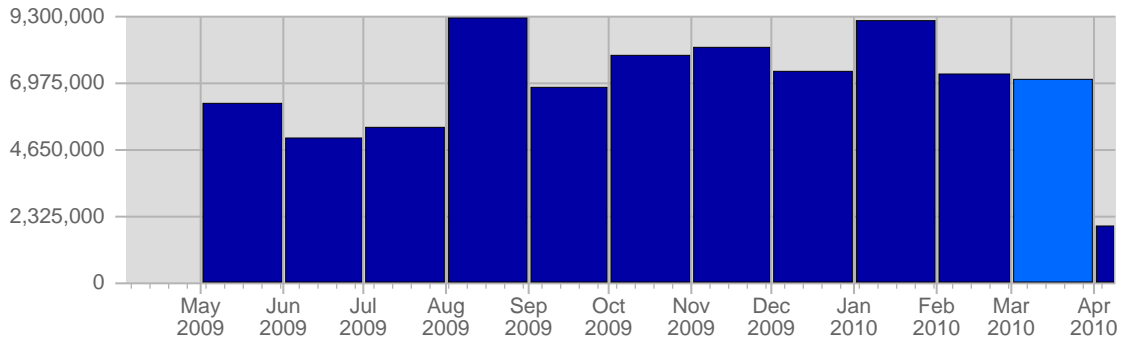

Traffic and Activity > Hits

Report Description

Report Description: Hits during the month of March 2010
 Report Range: Month of March 2010
 Report Scope: Historical Data

Historic Breakdown

Breakdown

Date	Total Hits	Average Hits Historically	Change	Percent of Total Hits
Mon Mar 1st, 2010	254,280	-	+254,280 ▲	3.58%
Tue Mar 2nd, 2010	236,680	-	+236,680 ▲	3.33%
Wed Mar 3rd, 2010	233,201	-	+233,201 ▲	3.28%
Thu Mar 4th, 2010	223,825	-	+223,825 ▲	3.15%
Fri Mar 5th, 2010	218,652	-	+218,652 ▲	3.08%
Sat Mar 6th, 2010	206,887	-	+206,887 ▲	2.91%
Sun Mar 7th, 2010	228,809	-	-10,094 ▼	3.22%
Mon Mar 8th, 2010	233,767	-	-20,513 ▼	3.29%
Tue Mar 9th, 2010	221,741	-	-14,939 ▼	3.12%
Wed Mar 10th, 2010	218,015	-	-15,186 ▼	3.07%
Thu Mar 11th, 2010	217,854	-	-5,971 ▼	3.07%
Fri Mar 12th, 2010	212,311	-	-6,341 ▼	2.99%
Sat Mar 13th, 2010	211,021	-	+4,134 ▲	2.97%
Sun Mar 14th, 2010	233,907	-	+5,098 ▲	3.29%
Mon Mar 15th, 2010	234,166	-	+399 ▲	3.30%
Tue Mar 16th, 2010	218,704	-	-3,037 ▼	3.08%
Wed Mar 17th, 2010	213,061	-	-4,954 ▼	2.00%
Thu Mar 18th, 2010	218,656	-	+802 ▲	3.08%
Fri Mar 19th, 2010	207,784	-	-4,527 ▼	2.93%
Sat Mar 20th, 2010	203,934	-	-7,087 ▼	2.87%
Sun Mar 21st, 2010	225,897	-	-8,010 ▼	3.18%
Mon Mar 22nd, 2010	226,596	-	-7,570 ▼	3.19%
Tue Mar 23rd, 2010	216,148	-	-2,556 ▼	3.04%
Wed Mar 24th, 2010	210,403	-	-2,658 ▼	2.96%
Thu Mar 25th, 2010	214,371	-	-4,285 ▼	3.02%
Fri Mar 26th, 2010	208,508	-	+724 ▲	2.94%
Sat Mar 27th, 2010	226,655	-	+22,721 ▲	3.19%
Sun Mar 28th, 2010	312,429	-	+86,532 ▲	4.40%
Mon Mar 29th, 2010	307,140	-	+80,544 ▲	4.32%
Tue Mar 30th, 2010	266,222	-	+50,074 ▲	3.75%
Wed Mar 31st, 2010	241,998	-	+31,595 ▲	3.41%
	7,103,622	-		