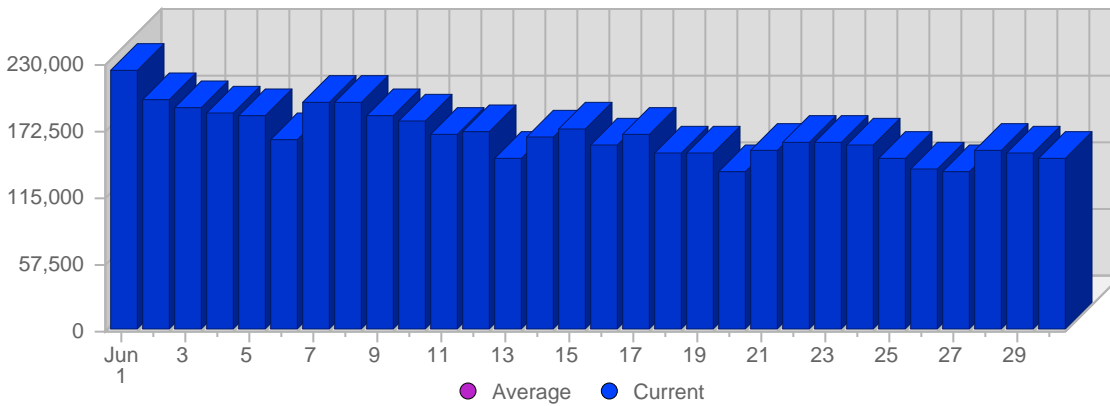

## Traffic and Activity > Hits

### Report Description

Report Description: Hits during the month of June 2009  
 Report Range: Month of June 2009  
 Report Scope: Historical Data

### Historic Breakdown

### Breakdown

Date	Total Hits	Average Hits Historically	Change	Percent of Total Hits
Mon Jun 1st, 2009	225,112	-	+225,112 ▲	4.47%
Tue Jun 2nd, 2009	198,912	-	+198,912 ▲	3.95%
Wed Jun 3rd, 2009	191,190	-	+191,190 ▲	3.80%
Thu Jun 4th, 2009	186,307	-	+186,307 ▲	3.70%
Fri Jun 5th, 2009	185,577	-	+185,577 ▲	3.69%
Sat Jun 6th, 2009	165,454	-	+165,454 ▲	3.29%
Sun Jun 7th, 2009	196,274	-	-5,584 ▼	3.90%
Mon Jun 8th, 2009	196,502	-	-28,610 ▼	3.91%
Tue Jun 9th, 2009	184,210	-	-14,702 ▼	3.66%
Wed Jun 10th, 2009	179,597	-	-11,593 ▼	3.57%
Thu Jun 11th, 2009	169,315	-	-16,992 ▼	3.37%
Fri Jun 12th, 2009	170,321	-	-15,256 ▼	3.39%
Sat Jun 13th, 2009	149,295	-	-16,159 ▼	2.97%
Sun Jun 14th, 2009	167,006	-	-29,268 ▼	3.32%
Mon Jun 15th, 2009	173,898	-	-22,604 ▼	3.46%
Tue Jun 16th, 2009	160,175	-	-24,035 ▼	3.18%
Wed Jun 17th, 2009	168,687	-	-10,910 ▼	3.35%
Thu Jun 18th, 2009	152,526	-	-16,789 ▼	3.03%
Fri Jun 19th, 2009	153,395	-	-16,926 ▼	3.05%
Sat Jun 20th, 2009	135,976	-	-13,319 ▼	2.70%
Sun Jun 21st, 2009	154,979	-	-12,027 ▼	3.08%
Mon Jun 22nd, 2009	162,915	-	-10,983 ▼	3.24%
Tue Jun 23rd, 2009	162,805	-	+2,630 ▲	3.24%
Wed Jun 24th, 2009	159,386	-	-9,301 ▼	3.17%
Thu Jun 25th, 2009	147,692	-	-4,834 ▼	2.94%
Fri Jun 26th, 2009	140,155	-	-13,240 ▼	2.79%
Sat Jun 27th, 2009	136,206	-	+230 ▲	2.71%
Sun Jun 28th, 2009	155,577	-	+598 ▲	3.09%
Mon Jun 29th, 2009	153,584	-	-9,331 ▼	3.05%
Tue Jun 30th, 2009	149,234	-	-13,571 ▼	2.97%
	5,032,262	-		