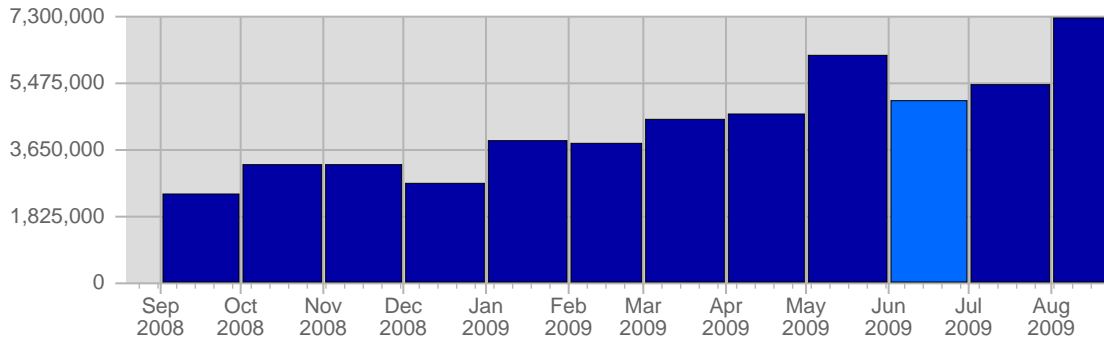

## Traffic and Activity > Hits

### Report Description

Report Description: Hits during the month of June 2009  
 Report Range: Month of June 2009  
 Report Scope: Historical Data

### Historic Breakdown