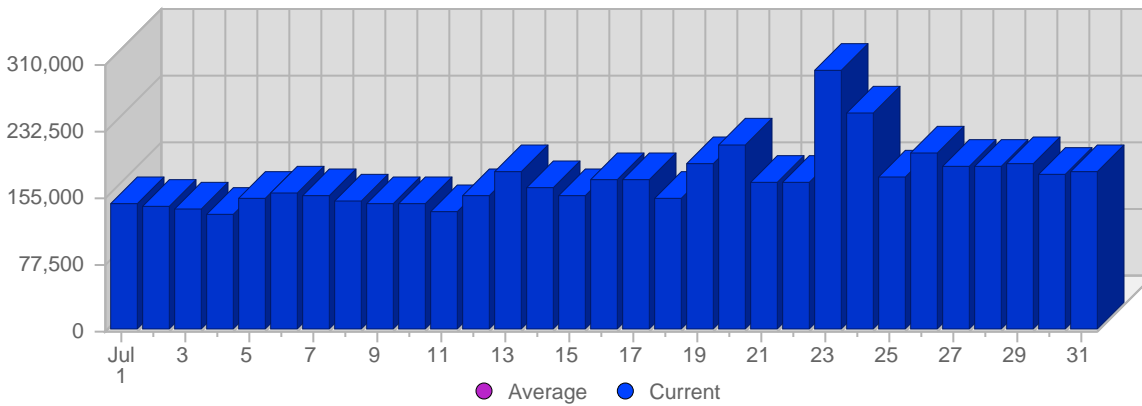

## Traffic and Activity > Hits

### Report Description

Report Description: Hits during the month of July 2009  
 Report Range: Month of July 2009  
 Report Scope: Historical Data

### Historic Breakdown

### Breakdown

Date	Total Hits	Average Hits Historically	Change	Percent of Total Hits
Wed Jul 1st, 2009	148,648	-	+148,648 ▲	2.74%
Thu Jul 2nd, 2009	143,157	-	+143,157 ▲	2.64%
Fri Jul 3rd, 2009	141,851	-	+141,851 ▲	2.61%
Sat Jul 4th, 2009	133,471	-	+133,471 ▲	2.46%
Sun Jul 5th, 2009	154,700	-	-877 ▼	2.85%
Mon Jul 6th, 2009	160,739	-	+7,155 ▲	2.96%
Tue Jul 7th, 2009	157,854	-	+8,620 ▲	2.91%
Wed Jul 8th, 2009	151,501	-	+2,853 ▲	2.79%
Thu Jul 9th, 2009	147,559	-	+4,402 ▲	2.72%
Fri Jul 10th, 2009	146,572	-	+4,721 ▲	2.70%
Sat Jul 11th, 2009	139,417	-	+5,946 ▲	2.57%
Sun Jul 12th, 2009	156,529	-	+1,829 ▲	2.88%
Mon Jul 13th, 2009	185,132	-	+24,393 ▲	3.41%
Tue Jul 14th, 2009	167,217	-	+9,363 ▲	3.08%
Wed Jul 15th, 2009	155,833	-	+4,332 ▲	2.87%
Thu Jul 16th, 2009	176,288	-	+28,729 ▲	3.24%
Fri Jul 17th, 2009	176,335	-	+29,763 ▲	3.25%
Sat Jul 18th, 2009	153,061	-	+13,644 ▲	2.82%
Sun Jul 19th, 2009	195,206	-	+38,677 ▲	3.59%
Mon Jul 20th, 2009	216,973	-	+31,841 ▲	3.99%
Tue Jul 21st, 2009	170,747	-	+3,530 ▲	3.14%
Wed Jul 22nd, 2009	171,418	-	+15,585 ▲	3.16%
Thu Jul 23rd, 2009	303,418	-	+127,130 ▲	5.58%
Fri Jul 24th, 2009	251,681	-	+75,346 ▲	4.63%
Sat Jul 25th, 2009	177,881	-	+24,820 ▲	3.27%
Sun Jul 26th, 2009	205,960	-	+10,754 ▲	3.79%
Mon Jul 27th, 2009	191,278	-	-25,695 ▼	3.52%
Tue Jul 28th, 2009	190,756	-	+20,009 ▲	3.51%
Wed Jul 29th, 2009	194,814	-	+23,396 ▲	3.59%
Thu Jul 30th, 2009	182,694	-	-120,724 ▼	3.36%
Fri Jul 31st, 2009	185,187	-	-66,494 ▼	3.41%
	5,433,877	-		