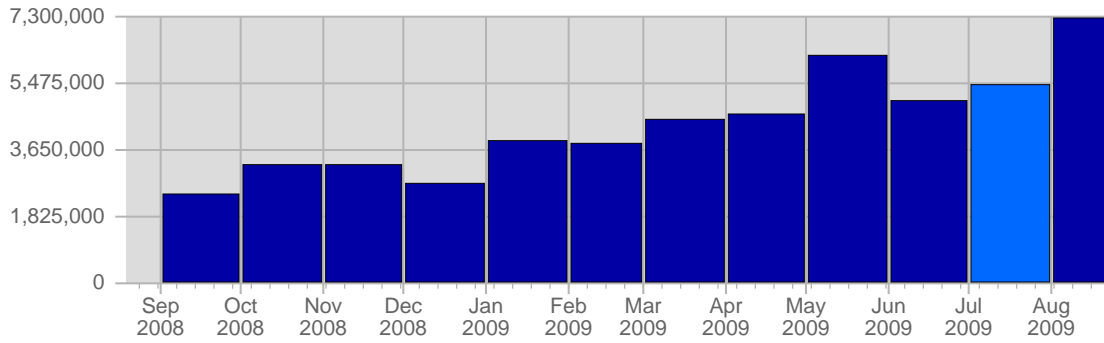

## Traffic and Activity > Hits

### Report Description

Report Description: Hits during the month of July 2009  
 Report Range: Month of July 2009  
 Report Scope: Historical Data

### Historic Breakdown