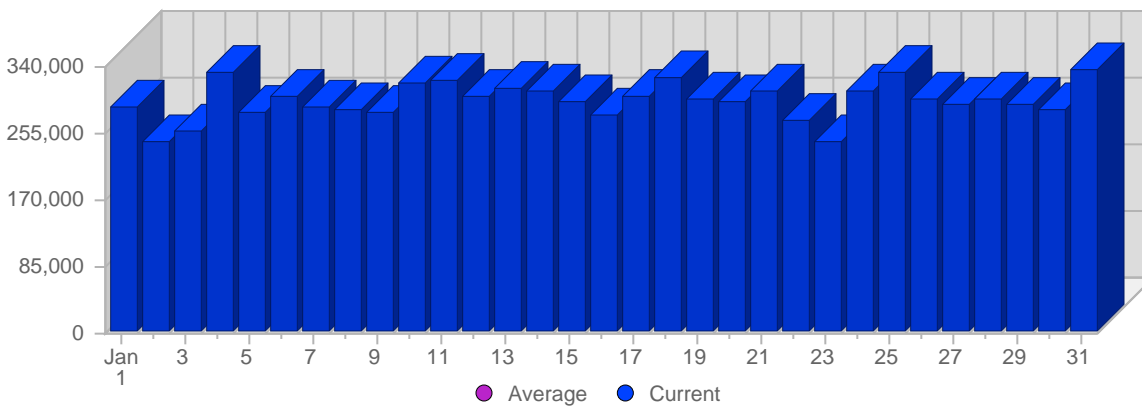

Traffic and Activity > Hits

Report Description

Report Description: Hits during the month of January 2010
Report Range: Month of January 2010
Report Scope: Historical Data

Historic Breakdown

Breakdown

Date	Total Hits	Average Hits Historically	Change	Percent of Total Hits
Fri Jan 1st, 2010	286,186	-	+286,186 ▲	3.12%
Sat Jan 2nd, 2010	244,155	-	+244,155 ▲	2.67%
Sun Jan 3rd, 2010	258,291	-	-73,494 ▼	2.82%
Mon Jan 4th, 2010	329,841	-	+86,796 ▲	3.60%
Tue Jan 5th, 2010	279,519	-	+46,627 ▲	3.05%
Wed Jan 6th, 2010	300,488	-	+73,390 ▲	3.28%
Thu Jan 7th, 2010	288,022	-	+69,045 ▲	3.14%
Fri Jan 8th, 2010	284,584	-	-1,602 ▼	3.11%
Sat Jan 9th, 2010	280,569	-	+36,414 ▲	3.06%
Sun Jan 10th, 2010	316,335	-	+58,044 ▲	3.45%
Mon Jan 11th, 2010	321,250	-	-8,591 ▼	3.51%
Tue Jan 12th, 2010	301,083	-	+21,564 ▲	3.29%
Wed Jan 13th, 2010	310,568	-	+10,080 ▲	3.39%
Thu Jan 14th, 2010	309,204	-	+21,182 ▲	3.38%
Fri Jan 15th, 2010	292,555	-	+7,971 ▲	3.19%
Sat Jan 16th, 2010	278,333	-	-2,236 ▼	3.04%
Sun Jan 17th, 2010	299,932	-	-16,403 ▼	3.27%
Mon Jan 18th, 2010	325,540	-	+4,290 ▲	3.55%
Tue Jan 19th, 2010	297,785	-	-3,298 ▼	3.25%
Wed Jan 20th, 2010	294,379	-	-16,189 ▼	3.21%
Thu Jan 21st, 2010	309,000	-	-204 ▼	3.37%
Fri Jan 22nd, 2010	271,811	-	-20,744 ▼	2.97%
Sat Jan 23rd, 2010	243,384	-	-34,949 ▼	2.66%
Sun Jan 24th, 2010	308,717	-	+8,785 ▲	3.37%
Mon Jan 25th, 2010	333,122	-	+7,582 ▲	3.64%
Tue Jan 26th, 2010	298,409	-	+624 ▲	3.26%
Wed Jan 27th, 2010	290,153	-	-4,226 ▼	3.17%
Thu Jan 28th, 2010	298,317	-	-10,683 ▼	3.26%
Fri Jan 29th, 2010	291,706	-	+19,895 ▲	3.18%
Sat Jan 30th, 2010	283,670	-	+40,286 ▲	3.10%
Sun Jan 31st, 2010	334,264	-	+25,547 ▲	3.65%
	9,161,172	-		