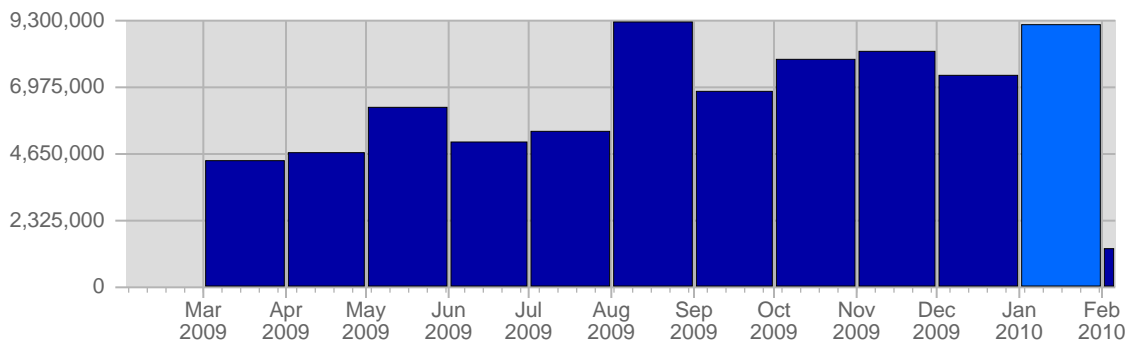

Traffic and Activity > Hits

Report Description

Report Description: Hits during the month of January 2010
Report Range: Month of January 2010
Report Scope: Historical Data

Historic Breakdown

Breakdown

Date	Total Hits	Average Hits Historically	Change	Percent of Total Hits
Fri Jan 1st, 2010	286,186	-	+286,186 ▲	3.12%
Sat Jan 2nd, 2010	244,155	-	+244,155 ▲	2.67%
Sun Jan 3rd, 2010	258,291	-	-73,494 ▼	2.82%
Mon Jan 4th, 2010	329,841	-	+86,796 ▲	3.60%
Tue Jan 5th, 2010	279,519	-	+46,627 ▲	3.05%
Wed Jan 6th, 2010	300,488	-	+73,390 ▲	3.28%
Thu Jan 7th, 2010	288,022	-	+69,045 ▲	3.14%
Fri Jan 8th, 2010	284,584	-	-1,602 ▼	3.11%
Sat Jan 9th, 2010	280,569	-	+36,414 ▲	3.06%
Sun Jan 10th, 2010	316,335	-	+58,044 ▲	3.45%
Mon Jan 11th, 2010	321,250	-	-8,591 ▼	3.51%
Tue Jan 12th, 2010	301,083	-	+21,564 ▲	3.29%
Wed Jan 13th, 2010	310,568	-	+10,080 ▲	3.39%
Thu Jan 14th, 2010	309,204	-	+21,182 ▲	3.38%
Fri Jan 15th, 2010	292,555	-	+7,971 ▲	3.19%
Sat Jan 16th, 2010	278,333	-	-2,236 ▼	3.04%
Sun Jan 17th, 2010	299,932	-	-16,403 ▼	3.27%
Mon Jan 18th, 2010	325,540	-	+4,290 ▲	3.55%
Tue Jan 19th, 2010	297,785	-	-3,298 ▼	3.25%
Wed Jan 20th, 2010	294,379	-	-16,189 ▼	3.21%
Thu Jan 21st, 2010	309,000	-	-204 ▼	3.37%
Fri Jan 22nd, 2010	271,811	-	-20,744 ▼	2.97%
Sat Jan 23rd, 2010	243,384	-	-34,949 ▼	2.66%
Sun Jan 24th, 2010	308,717	-	+8,785 ▲	3.37%
Mon Jan 25th, 2010	333,122	-	+7,582 ▲	3.64%
Tue Jan 26th, 2010	298,409	-	+624 ▲	3.26%
Wed Jan 27th, 2010	290,153	-	-4,226 ▼	3.17%
Thu Jan 28th, 2010	298,317	-	-10,683 ▼	3.26%
Fri Jan 29th, 2010	291,706	-	+19,895 ▲	3.18%
Sat Jan 30th, 2010	283,670	-	+40,286 ▲	3.10%
Sun Jan 31st, 2010	334,264	-	+25,547 ▲	3.65%
	9,161,172	-		