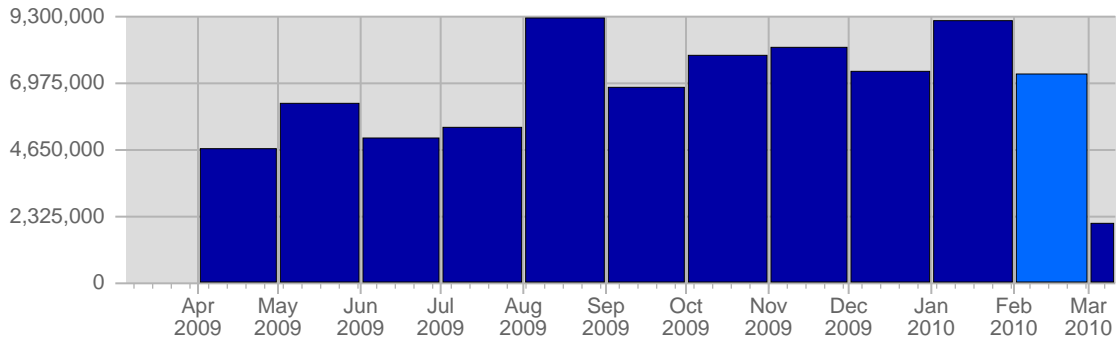

Traffic and Activity > Hits

Report Description

Report Description: Hits during the month of February 2010
 Report Range: Month of February 2010
 Report Scope: Historical Data

Historic Breakdown

Breakdown

Date	Total Hits	Average Hits Historically	Change	Percent of Total Hits
Mon Feb 1st, 2010	363,901	-	+363,901 ▲	4.00%
Tue Feb 2nd, 2010	329,185	-	+329,185 ▲	4.52%
Wed Feb 3rd, 2010	313,328	-	+313,328 ▲	4.31%
Thu Feb 4th, 2010	327,796	-	+327,796 ▲	4.50%
Fri Feb 5th, 2010	304,456	-	+304,456 ▲	4.18%
Sat Feb 6th, 2010	321,718	-	+321,718 ▲	4.42%
Sun Feb 7th, 2010	336,556	-	+2,292 ▲	4.62%
Mon Feb 8th, 2010	343,823	-	-20,078 ▼	4.72%
Tue Feb 9th, 2010	318,234	-	-10,951 ▼	4.37%
Wed Feb 10th, 2010	227,869	-	-85,459 ▼	3.13%
Thu Feb 11th, 2010	221,260	-	-106,536 ▼	3.04%
Fri Feb 12th, 2010	217,204	-	-87,252 ▼	2.98%
Sat Feb 13th, 2010	206,266	-	-115,452 ▼	2.83%
Sun Feb 14th, 2010	224,834	-	-111,722 ▼	3.09%
Mon Feb 15th, 2010	234,195	-	-109,628 ▼	3.22%
Tue Feb 16th, 2010	230,715	-	-87,519 ▼	3.17%
Wed Feb 17th, 2010	223,934	-	-3,935 ▼	3.08%
Thu Feb 18th, 2010	228,044	-	+6,784 ▲	3.13%
Fri Feb 19th, 2010	231,983	-	+14,779 ▲	3.19%
Sat Feb 20th, 2010	211,449	-	+5,183 ▲	2.91%
Sun Feb 21st, 2010	238,206	-	+13,372 ▲	3.27%
Mon Feb 22nd, 2010	250,425	-	+16,230 ▲	3.44%
Tue Feb 23rd, 2010	225,123	-	-5,592 ▼	3.09%
Wed Feb 24th, 2010	229,372	-	+5,438 ▲	3.15%
Thu Feb 25th, 2010	234,562	-	+6,518 ▲	3.22%
Fri Feb 26th, 2010	226,975	-	-5,008 ▼	3.12%
Sat Feb 27th, 2010	218,079	-	+6,630 ▲	2.00%
Sun Feb 28th, 2010	238,903	-	+697 ▲	3.28%
	7,278,395	-		