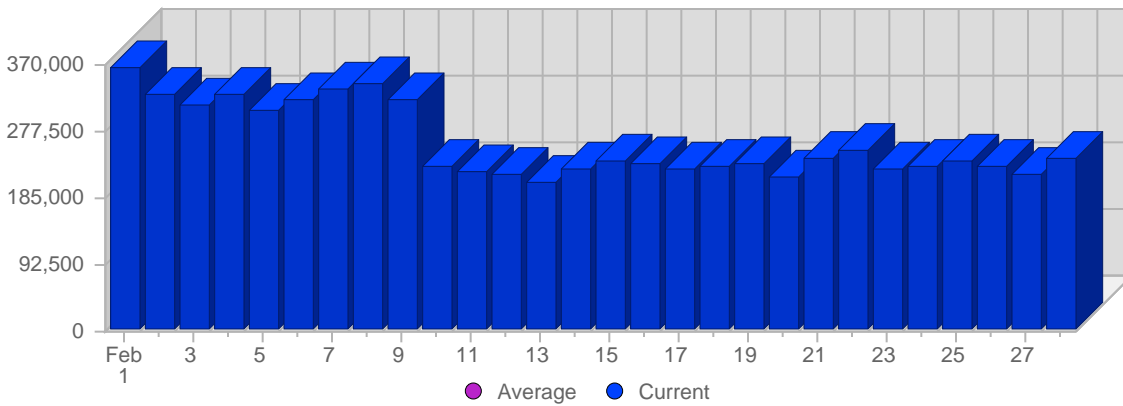

Traffic and Activity > Hits

Report Description

Report Description: Hits during the month of February 2010
 Report Range: Month of February 2010
 Report Scope: Historical Data

Historic Breakdown

Breakdown

Date	Total Hits	Average Hits Historically	Change	Percent of Total Hits
Mon Feb 1st, 2010	363,901	-	+363,901 ▲	4.00%
Tue Feb 2nd, 2010	329,185	-	+329,185 ▲	4.52%
Wed Feb 3rd, 2010	313,328	-	+313,328 ▲	4.31%
Thu Feb 4th, 2010	327,796	-	+327,796 ▲	4.50%
Fri Feb 5th, 2010	304,456	-	+304,456 ▲	4.18%
Sat Feb 6th, 2010	321,718	-	+321,718 ▲	4.42%
Sun Feb 7th, 2010	336,556	-	+2,292 ▲	4.62%
Mon Feb 8th, 2010	343,823	-	-20,078 ▼	4.72%
Tue Feb 9th, 2010	318,234	-	-10,951 ▼	4.37%
Wed Feb 10th, 2010	227,869	-	-85,459 ▼	3.13%
Thu Feb 11th, 2010	221,260	-	-106,536 ▼	3.04%
Fri Feb 12th, 2010	217,204	-	-87,252 ▼	2.98%
Sat Feb 13th, 2010	206,266	-	-115,452 ▼	2.83%
Sun Feb 14th, 2010	224,834	-	-111,722 ▼	3.09%
Mon Feb 15th, 2010	234,195	-	-109,628 ▼	3.22%
Tue Feb 16th, 2010	230,715	-	-87,519 ▼	3.17%
Wed Feb 17th, 2010	223,934	-	-3,935 ▼	3.08%
Thu Feb 18th, 2010	228,044	-	+6,784 ▲	3.13%
Fri Feb 19th, 2010	231,983	-	+14,779 ▲	3.19%
Sat Feb 20th, 2010	211,449	-	+5,183 ▲	2.91%
Sun Feb 21st, 2010	238,206	-	+13,372 ▲	3.27%
Mon Feb 22nd, 2010	250,425	-	+16,230 ▲	3.44%
Tue Feb 23rd, 2010	225,123	-	-5,592 ▼	3.09%
Wed Feb 24th, 2010	229,372	-	+5,438 ▲	3.15%
Thu Feb 25th, 2010	234,562	-	+6,518 ▲	3.22%
Fri Feb 26th, 2010	226,975	-	-5,008 ▼	3.12%
Sat Feb 27th, 2010	218,079	-	+6,630 ▲	2.00%
Sun Feb 28th, 2010	238,903	-	+697 ▲	3.28%
	7,278,395	-		