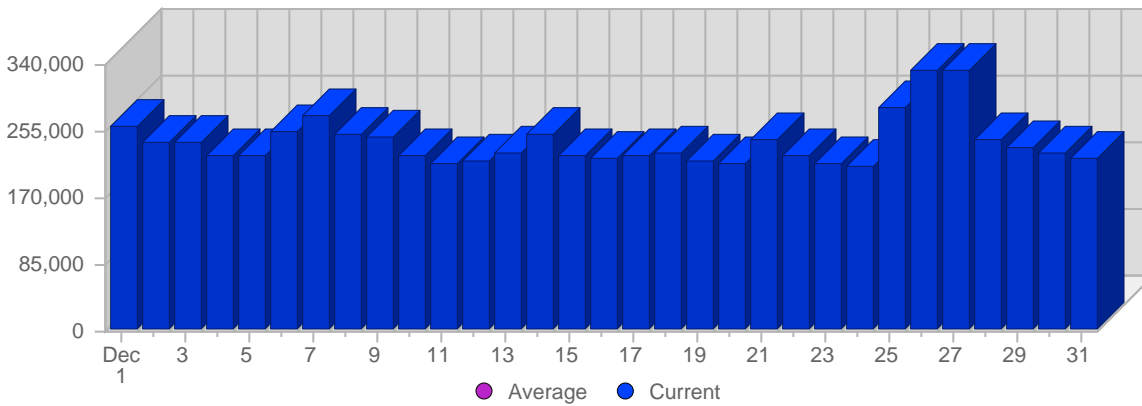

Traffic and Activity > Hits

Report Description

Report Description: Hits during the month of December 2009
 Report Range: Month of December 2009
 Report Scope: Historical Data

Historic Breakdown

Breakdown

Date	Total Hits	Average Hits Historically	Change	Percent of Total Hits
Tue Dec 1st, 2009	259,055	-	+259,055 ▲	3.50%
Wed Dec 2nd, 2009	238,672	-	+238,672 ▲	3.22%
Thu Dec 3rd, 2009	239,071	-	+239,071 ▲	3.23%
Fri Dec 4th, 2009	222,427	-	+222,427 ▲	3.00%
Sat Dec 5th, 2009	221,950	-	+221,950 ▲	2.99%
Sun Dec 6th, 2009	253,495	-	+46,439 ▲	3.42%
Mon Dec 7th, 2009	275,334	-	+32,543 ▲	3.72%
Tue Dec 8th, 2009	248,753	-	-10,302 ▼	3.36%
Wed Dec 9th, 2009	246,958	-	+8,286 ▲	3.33%
Thu Dec 10th, 2009	224,018	-	-15,053 ▼	3.02%
Fri Dec 11th, 2009	213,055	-	-9,372 ▼	2.87%
Sat Dec 12th, 2009	215,330	-	-6,620 ▼	2.91%
Sun Dec 13th, 2009	226,503	-	-26,992 ▼	3.06%
Mon Dec 14th, 2009	250,208	-	-25,126 ▼	3.38%
Tue Dec 15th, 2009	222,444	-	-26,309 ▼	3.00%
Wed Dec 16th, 2009	219,648	-	-27,310 ▼	2.96%
Thu Dec 17th, 2009	223,210	-	-808 ▼	3.01%
Fri Dec 18th, 2009	227,255	-	+14,200 ▲	3.07%
Sat Dec 19th, 2009	214,997	-	-333 ▼	2.90%
Sun Dec 20th, 2009	211,632	-	-14,871 ▼	2.86%
Mon Dec 21st, 2009	243,570	-	-6,638 ▼	3.29%
Tue Dec 22nd, 2009	224,392	-	+1,948 ▲	3.03%
Wed Dec 23rd, 2009	211,126	-	-8,522 ▼	2.85%
Thu Dec 24th, 2009	209,398	-	-13,812 ▼	2.83%
Fri Dec 25th, 2009	284,774	-	+57,519 ▲	3.84%
Sat Dec 26th, 2009	331,311	-	+116,314 ▲	4.47%
Sun Dec 27th, 2009	331,785	-	+120,153 ▲	4.48%
Mon Dec 28th, 2009	243,045	-	-525 ▼	3.28%
Tue Dec 29th, 2009	232,892	-	+8,500 ▲	3.14%
Wed Dec 30th, 2009	227,098	-	+15,972 ▲	3.06%
Thu Dec 31st, 2009	218,977	-	+9,579 ▲	2.95%
	7,412,383	-		