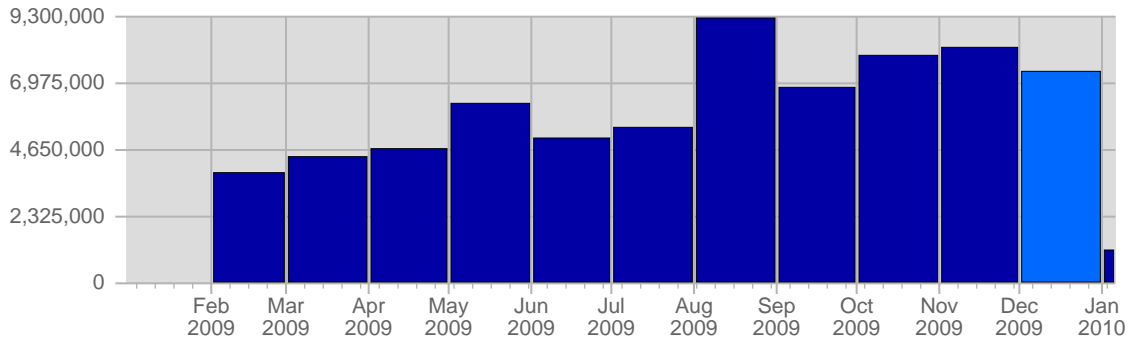

Traffic and Activity > Hits

Report Description

Report Description: Hits during the month of December 2009
 Report Range: Month of December 2009
 Report Scope: Historical Data

Historic Breakdown

Breakdown

Date	Total Hits	Average Hits Historically	Change	Percent of Total Hits
Tue Dec 1st, 2009	259,055	-	+259,055 ▲	3.50%
Wed Dec 2nd, 2009	238,672	-	+238,672 ▲	3.22%
Thu Dec 3rd, 2009	239,071	-	+239,071 ▲	3.23%
Fri Dec 4th, 2009	222,427	-	+222,427 ▲	3.00%
Sat Dec 5th, 2009	221,950	-	+221,950 ▲	2.99%
Sun Dec 6th, 2009	253,495	-	+46,439 ▲	3.42%
Mon Dec 7th, 2009	275,334	-	+32,543 ▲	3.72%
Tue Dec 8th, 2009	248,753	-	-10,302 ▼	3.36%
Wed Dec 9th, 2009	246,958	-	+8,286 ▲	3.33%
Thu Dec 10th, 2009	224,018	-	-15,053 ▼	3.02%
Fri Dec 11th, 2009	213,055	-	-9,372 ▼	2.87%
Sat Dec 12th, 2009	215,330	-	-6,620 ▼	2.91%
Sun Dec 13th, 2009	226,503	-	-26,992 ▼	3.06%
Mon Dec 14th, 2009	250,208	-	-25,126 ▼	3.38%
Tue Dec 15th, 2009	222,444	-	-26,309 ▼	3.00%
Wed Dec 16th, 2009	219,648	-	-27,310 ▼	2.96%
Thu Dec 17th, 2009	223,210	-	-808 ▼	3.01%
Fri Dec 18th, 2009	227,255	-	+14,200 ▲	3.07%
Sat Dec 19th, 2009	214,997	-	-333 ▼	2.90%
Sun Dec 20th, 2009	211,632	-	-14,871 ▼	2.86%
Mon Dec 21st, 2009	243,570	-	-6,638 ▼	3.29%
Tue Dec 22nd, 2009	224,392	-	+1,948 ▲	3.03%
Wed Dec 23rd, 2009	211,126	-	-8,522 ▼	2.85%
Thu Dec 24th, 2009	209,398	-	-13,812 ▼	2.83%
Fri Dec 25th, 2009	284,774	-	+57,519 ▲	3.84%
Sat Dec 26th, 2009	331,311	-	+116,314 ▲	4.47%
Sun Dec 27th, 2009	331,785	-	+120,153 ▲	4.48%
Mon Dec 28th, 2009	243,045	-	-525 ▼	3.28%
Tue Dec 29th, 2009	232,892	-	+8,500 ▲	3.14%
Wed Dec 30th, 2009	227,098	-	+15,972 ▲	3.06%
Thu Dec 31st, 2009	218,977	-	+9,579 ▲	2.95%
	7,412,383	-		