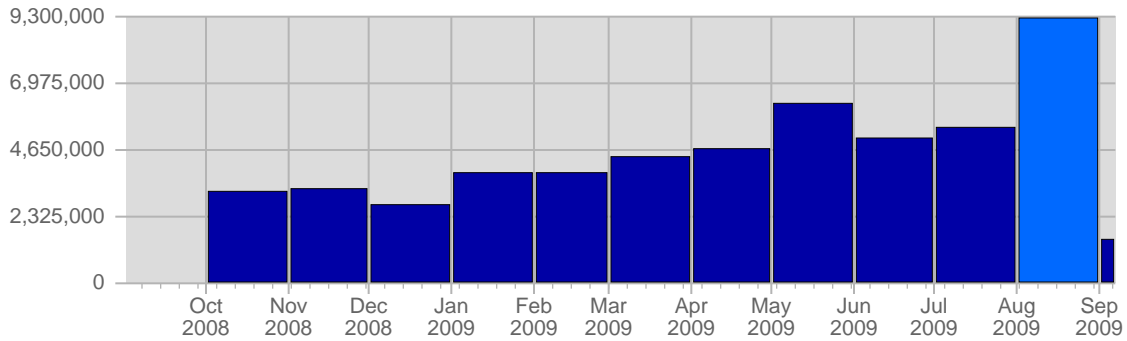

Traffic and Activity > Hits

Report Description

Report Description: Hits during the month of August 2009
 Report Range: Month of August 2009
 Report Scope: Historical Data

Historic Breakdown

Breakdown

Date	Total Hits	Average Hits Historically	Change	Percent of Total Hits
Sat Aug 1st, 2009	192,421	-	+192,421 ▲	2.08%
Sun Aug 2nd, 2009	210,514	-	+210,514 ▲	2.27%
Mon Aug 3rd, 2009	229,803	-	+229,803 ▲	2.48%
Tue Aug 4th, 2009	230,847	-	+230,847 ▲	2.49%
Wed Aug 5th, 2009	273,830	-	+273,830 ▲	2.96%
Thu Aug 6th, 2009	375,428	-	+375,428 ▲	4.05%
Fri Aug 7th, 2009	299,880	-	+299,880 ▲	3.24%
Sat Aug 8th, 2009	182,403	-	-10,018 ▼	1.97%
Sun Aug 9th, 2009	202,288	-	-8,226 ▼	2.18%
Mon Aug 10th, 2009	232,624	-	+2,821 ▲	2.51%
Tue Aug 11th, 2009	214,936	-	-15,911 ▼	2.32%
Wed Aug 12th, 2009	216,950	-	-56,880 ▼	2.34%
Thu Aug 13th, 2009	214,002	-	-161,426 ▼	2.31%
Fri Aug 14th, 2009	213,345	-	-86,535 ▼	2.30%
Sat Aug 15th, 2009	202,531	-	+20,128 ▲	2.19%
Sun Aug 16th, 2009	228,935	-	+26,647 ▲	2.47%
Mon Aug 17th, 2009	253,984	-	+21,360 ▲	2.74%
Tue Aug 18th, 2009	244,607	-	+29,671 ▲	2.64%
Wed Aug 19th, 2009	246,996	-	+30,046 ▲	2.67%
Thu Aug 20th, 2009	358,186	-	+144,184 ▲	3.87%
Fri Aug 21st, 2009	567,236	-	+353,891 ▲	6.12%
Sat Aug 22nd, 2009	940,410	-	+737,879 ▲	10.15%
Sun Aug 23rd, 2009	506,135	-	+277,200 ▲	5.46%
Mon Aug 24th, 2009	433,346	-	+179,362 ▲	4.68%
Tue Aug 25th, 2009	357,117	-	+112,510 ▲	3.85%
Wed Aug 26th, 2009	321,110	-	+74,114 ▲	3.47%
Thu Aug 27th, 2009	286,605	-	-71,581 ▼	3.09%
Fri Aug 28th, 2009	263,525	-	-303,711 ▼	2.84%
Sat Aug 29th, 2009	246,290	-	-694,120 ▼	2.66%
Sun Aug 30th, 2009	257,135	-	-249,000 ▼	2.78%
Mon Aug 31st, 2009	262,309	-	-171,037 ▼	2.83%
	9,265,728	-		