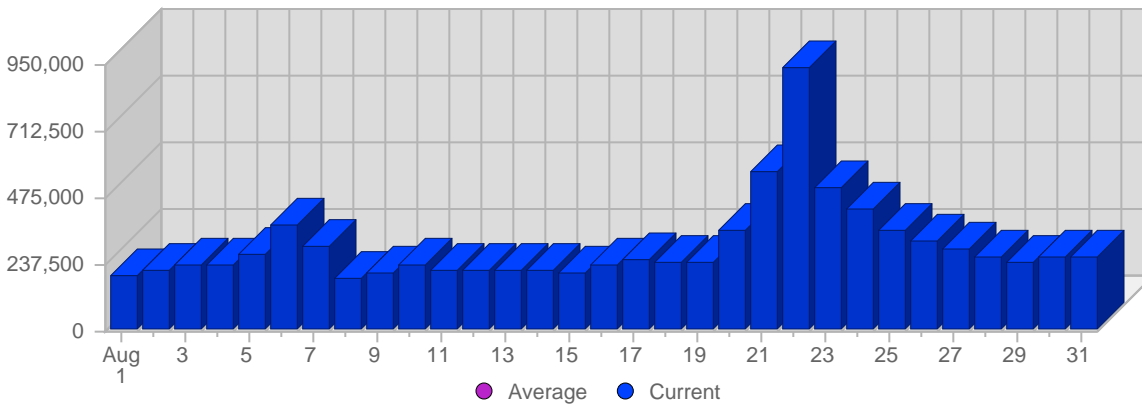

Traffic and Activity > Hits

Report Description

Report Description: Hits during the month of August 2009
 Report Range: Month of August 2009
 Report Scope: Historical Data

Historic Breakdown

Breakdown

Date	Total Hits	Average Hits Historically	Change	Percent of Total Hits
Sat Aug 1st, 2009	192,421	-	+192,421 ▲	2.08%
Sun Aug 2nd, 2009	210,514	-	+210,514 ▲	2.27%
Mon Aug 3rd, 2009	229,803	-	+229,803 ▲	2.48%
Tue Aug 4th, 2009	230,847	-	+230,847 ▲	2.49%
Wed Aug 5th, 2009	273,830	-	+273,830 ▲	2.96%
Thu Aug 6th, 2009	375,428	-	+375,428 ▲	4.05%
Fri Aug 7th, 2009	299,880	-	+299,880 ▲	3.24%
Sat Aug 8th, 2009	182,403	-	-10,018 ▼	1.97%
Sun Aug 9th, 2009	202,288	-	-8,226 ▼	2.18%
Mon Aug 10th, 2009	232,624	-	+2,821 ▲	2.51%
Tue Aug 11th, 2009	214,936	-	-15,911 ▼	2.32%
Wed Aug 12th, 2009	216,950	-	-56,880 ▼	2.34%
Thu Aug 13th, 2009	214,002	-	-161,426 ▼	2.31%
Fri Aug 14th, 2009	213,345	-	-86,535 ▼	2.30%
Sat Aug 15th, 2009	202,531	-	+20,128 ▲	2.19%
Sun Aug 16th, 2009	228,935	-	+26,647 ▲	2.47%
Mon Aug 17th, 2009	253,984	-	+21,360 ▲	2.74%
Tue Aug 18th, 2009	244,607	-	+29,671 ▲	2.64%
Wed Aug 19th, 2009	246,996	-	+30,046 ▲	2.67%
Thu Aug 20th, 2009	358,186	-	+144,184 ▲	3.87%
Fri Aug 21st, 2009	567,236	-	+353,891 ▲	6.12%
Sat Aug 22nd, 2009	940,410	-	+737,879 ▲	10.15%
Sun Aug 23rd, 2009	506,135	-	+277,200 ▲	5.46%
Mon Aug 24th, 2009	433,346	-	+179,362 ▲	4.68%
Tue Aug 25th, 2009	357,117	-	+112,510 ▲	3.85%
Wed Aug 26th, 2009	321,110	-	+74,114 ▲	3.47%
Thu Aug 27th, 2009	286,605	-	-71,581 ▼	3.09%
Fri Aug 28th, 2009	263,525	-	-303,711 ▼	2.84%
Sat Aug 29th, 2009	246,290	-	-694,120 ▼	2.66%
Sun Aug 30th, 2009	257,135	-	-249,000 ▼	2.78%
Mon Aug 31st, 2009	262,309	-	-171,037 ▼	2.83%
	9,265,728	-		