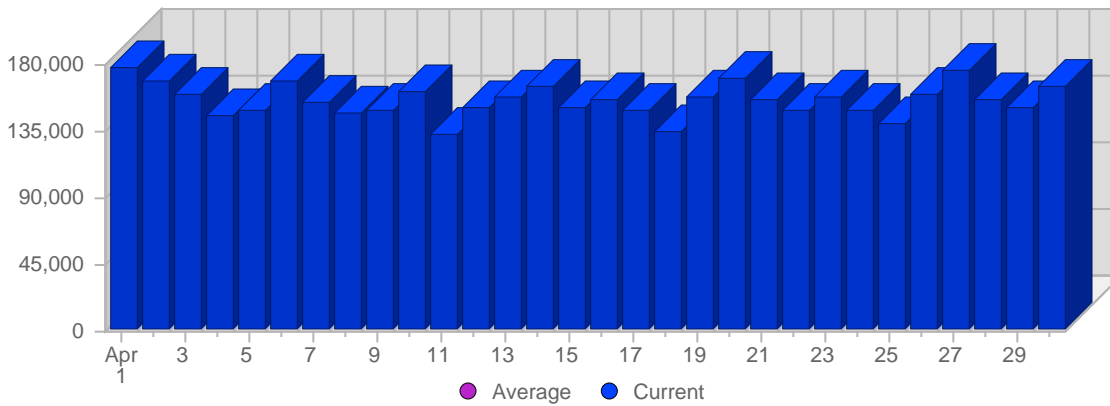

Traffic and Activity > Hits

Report Description

Report Description: Hits during the month of April 2009
 Report Range: Month of April 2009
 Report Scope: Historical Data

Historic Breakdown

Breakdown

Date	Total Hits	Average Hits Historically	Change	Percent of Total Hits
Wed Apr 1st, 2009	176,615	-	+176,615 ▲	3.80%
Thu Apr 2nd, 2009	168,351	-	+168,351 ▲	3.62%
Fri Apr 3rd, 2009	158,646	-	+158,646 ▲	3.41%
Sat Apr 4th, 2009	145,204	-	+145,204 ▲	3.12%
Sun Apr 5th, 2009	148,444	-	-88,637 ▼	3.19%
Mon Apr 6th, 2009	168,468	-	-64,221 ▼	3.62%
Tue Apr 7th, 2009	153,741	-	-31,174 ▼	3.30%
Wed Apr 8th, 2009	146,237	-	-30,378 ▼	3.14%
Thu Apr 9th, 2009	148,296	-	-20,055 ▼	3.19%
Fri Apr 10th, 2009	161,083	-	+2,437 ▲	3.46%
Sat Apr 11th, 2009	132,247	-	-12,957 ▼	2.84%
Sun Apr 12th, 2009	150,442	-	+1,998 ▲	3.23%
Mon Apr 13th, 2009	157,288	-	-11,180 ▼	3.38%
Tue Apr 14th, 2009	164,204	-	+10,463 ▲	3.53%
Wed Apr 15th, 2009	150,588	-	+4,351 ▲	3.24%
Thu Apr 16th, 2009	156,263	-	+7,967 ▲	3.36%
Fri Apr 17th, 2009	149,085	-	-11,998 ▼	3.20%
Sat Apr 18th, 2009	134,902	-	+2,655 ▲	2.90%
Sun Apr 19th, 2009	157,550	-	+7,108 ▲	3.39%
Mon Apr 20th, 2009	169,381	-	+12,093 ▲	3.64%
Tue Apr 21st, 2009	155,770	-	-8,434 ▼	3.35%
Wed Apr 22nd, 2009	149,102	-	-1,486 ▼	3.20%
Thu Apr 23rd, 2009	156,916	-	+653 ▲	3.37%
Fri Apr 24th, 2009	149,223	-	+138 ▲	3.21%
Sat Apr 25th, 2009	139,100	-	+4,198 ▲	2.99%
Sun Apr 26th, 2009	160,061	-	+2,511 ▲	3.44%
Mon Apr 27th, 2009	176,137	-	+6,756 ▲	3.78%
Tue Apr 28th, 2009	155,803	-	+33 ▲	3.35%
Wed Apr 29th, 2009	150,814	-	+1,712 ▲	3.24%
Thu Apr 30th, 2009	164,284	-	+7,368 ▲	3.53%
	4,654,245	-		