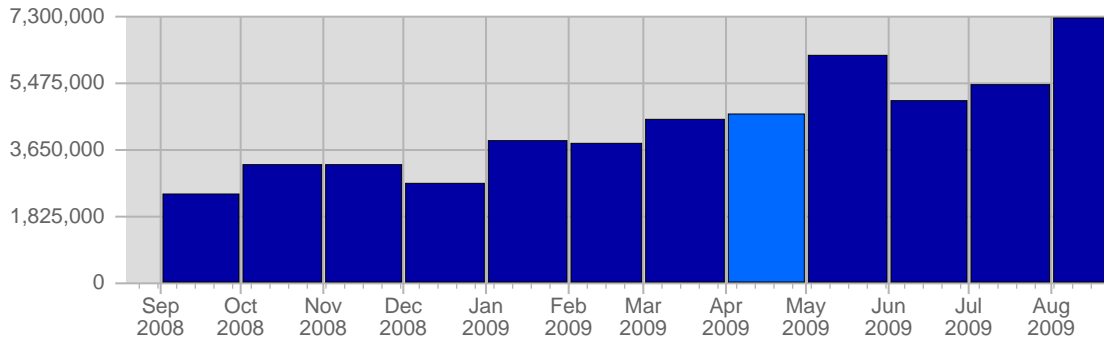

Traffic and Activity > Hits

Report Description

Report Description: Hits during the month of April 2009
 Report Range: Month of April 2009
 Report Scope: Historical Data

Historic Breakdown

Breakdown

Date	Total Hits	Average Hits Historically	Change	Percent of Total Hits
Wed Apr 1st, 2009	176,615	-	+176,615 ▲	3.80%
Thu Apr 2nd, 2009	168,351	-	+168,351 ▲	3.62%
Fri Apr 3rd, 2009	158,646	-	+158,646 ▲	3.41%
Sat Apr 4th, 2009	145,204	-	+145,204 ▲	3.12%
Sun Apr 5th, 2009	148,444	-	-88,637 ▼	3.19%
Mon Apr 6th, 2009	168,468	-	-64,221 ▼	3.62%
Tue Apr 7th, 2009	153,741	-	-31,174 ▼	3.30%
Wed Apr 8th, 2009	146,237	-	-30,378 ▼	3.14%
Thu Apr 9th, 2009	148,296	-	-20,055 ▼	3.19%
Fri Apr 10th, 2009	161,083	-	+2,437 ▲	3.46%
Sat Apr 11th, 2009	132,247	-	-12,957 ▼	2.84%
Sun Apr 12th, 2009	150,442	-	+1,998 ▲	3.23%
Mon Apr 13th, 2009	157,288	-	-11,180 ▼	3.38%
Tue Apr 14th, 2009	164,204	-	+10,463 ▲	3.53%
Wed Apr 15th, 2009	150,588	-	+4,351 ▲	3.24%
Thu Apr 16th, 2009	156,263	-	+7,967 ▲	3.36%
Fri Apr 17th, 2009	149,085	-	-11,998 ▼	3.20%
Sat Apr 18th, 2009	134,902	-	+2,655 ▲	2.90%
Sun Apr 19th, 2009	157,550	-	+7,108 ▲	3.39%
Mon Apr 20th, 2009	169,381	-	+12,093 ▲	3.64%
Tue Apr 21st, 2009	155,770	-	-8,434 ▼	3.35%
Wed Apr 22nd, 2009	149,102	-	-1,486 ▼	3.20%
Thu Apr 23rd, 2009	156,916	-	+653 ▲	3.37%
Fri Apr 24th, 2009	149,223	-	+138 ▲	3.21%
Sat Apr 25th, 2009	139,100	-	+4,198 ▲	2.99%
Sun Apr 26th, 2009	160,061	-	+2,511 ▲	3.44%
Mon Apr 27th, 2009	176,137	-	+6,756 ▲	3.78%
Tue Apr 28th, 2009	155,803	-	+33 ▲	3.35%
Wed Apr 29th, 2009	150,814	-	+1,712 ▲	3.24%
Thu Apr 30th, 2009	164,284	-	+7,368 ▲	3.53%
	4,654,245	-		