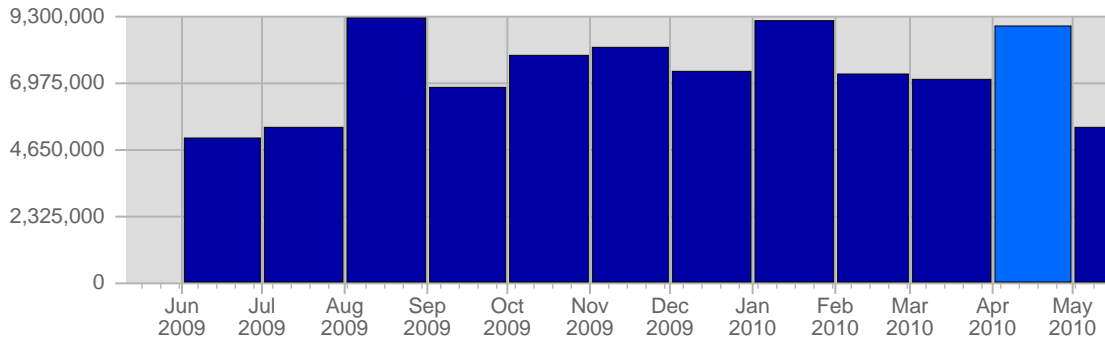

Traffic and Activity > Hits

Report Description

Report Description: Hits during the month of April 2010
 Report Range: Month of April 2010
 Report Scope: Historical Data

Historic Breakdown

Breakdown

Date	Total Hits	Average Hits Historically	Change	Percent of Total Hits
Thu Apr 1st, 2010	258,126	-	+258,126 ▲	2.88%
Fri Apr 2nd, 2010	273,320	-	+273,320 ▲	3.05%
Sat Apr 3rd, 2010	233,727	-	+233,727 ▲	2.61%
Sun Apr 4th, 2010	235,797	-	-76,632 ▼	2.63%
Mon Apr 5th, 2010	247,243	-	-59,897 ▼	2.76%
Tue Apr 6th, 2010	254,648	-	-11,574 ▼	2.84%
Wed Apr 7th, 2010	235,385	-	-6,613 ▼	2.63%
Thu Apr 8th, 2010	296,424	-	+38,298 ▲	3.31%
Fri Apr 9th, 2010	324,377	-	+51,057 ▲	3.62%
Sat Apr 10th, 2010	270,821	-	+37,094 ▲	3.02%
Sun Apr 11th, 2010	324,431	-	+88,634 ▲	3.62%
Mon Apr 12th, 2010	349,470	-	+102,227 ▲	3.90%
Tue Apr 13th, 2010	328,028	-	+73,380 ▲	3.66%
Wed Apr 14th, 2010	319,347	-	+83,962 ▲	3.56%
Thu Apr 15th, 2010	307,632	-	+11,208 ▲	3.43%
Fri Apr 16th, 2010	301,821	-	-22,556 ▼	3.37%
Sat Apr 17th, 2010	271,670	-	+849 ▲	3.03%
Sun Apr 18th, 2010	316,066	-	-8,365 ▼	3.53%
Mon Apr 19th, 2010	351,971	-	+2,501 ▲	3.93%
Tue Apr 20th, 2010	320,429	-	-7,599 ▼	3.57%
Wed Apr 21st, 2010	309,251	-	-10,096 ▼	3.45%
Thu Apr 22nd, 2010	312,245	-	+4,613 ▲	3.48%
Fri Apr 23rd, 2010	305,877	-	+4,056 ▲	3.41%
Sat Apr 24th, 2010	272,615	-	+945 ▲	3.04%
Sun Apr 25th, 2010	339,187	-	+23,121 ▲	3.78%
Mon Apr 26th, 2010	347,148	-	-4,823 ▼	3.87%
Tue Apr 27th, 2010	319,353	-	-1,076 ▼	3.56%
Wed Apr 28th, 2010	304,587	-	-4,664 ▼	3.40%
Thu Apr 29th, 2010	315,031	-	+2,786 ▲	3.51%
Fri Apr 30th, 2010	318,473	-	+12,596 ▲	3.55%
	8,964,500	-		