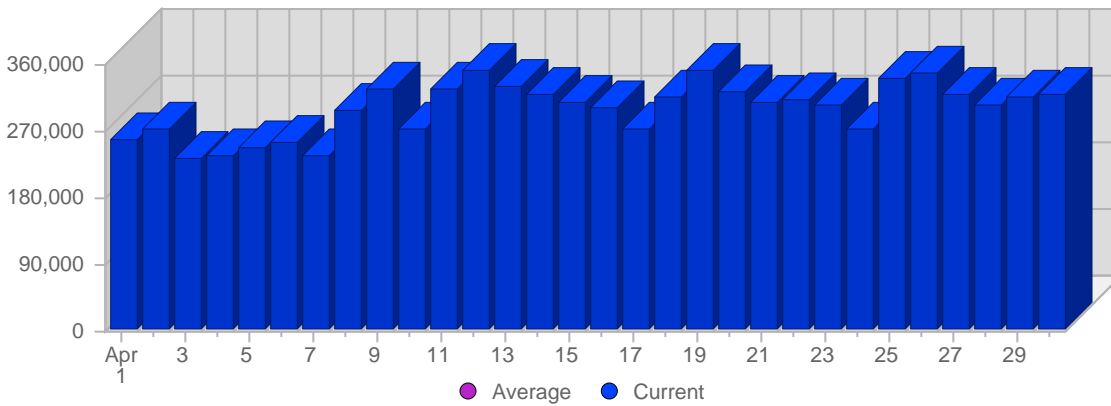

Traffic and Activity > Hits

Report Description

Report Description: Hits during the month of April 2010
 Report Range: Month of April 2010
 Report Scope: Historical Data

Historic Breakdown

Breakdown

Date	Total Hits	Average Hits Historically	Change	Percent of Total Hits
Thu Apr 1st, 2010	258,126	-	+258,126 ▲	2.88%
Fri Apr 2nd, 2010	273,320	-	+273,320 ▲	3.05%
Sat Apr 3rd, 2010	233,727	-	+233,727 ▲	2.61%
Sun Apr 4th, 2010	235,797	-	-76,632 ▼	2.63%
Mon Apr 5th, 2010	247,243	-	-59,897 ▼	2.76%
Tue Apr 6th, 2010	254,648	-	-11,574 ▼	2.84%
Wed Apr 7th, 2010	235,385	-	-6,613 ▼	2.63%
Thu Apr 8th, 2010	296,424	-	+38,298 ▲	3.31%
Fri Apr 9th, 2010	324,377	-	+51,057 ▲	3.62%
Sat Apr 10th, 2010	270,821	-	+37,094 ▲	3.02%
Sun Apr 11th, 2010	324,431	-	+88,634 ▲	3.62%
Mon Apr 12th, 2010	349,470	-	+102,227 ▲	3.90%
Tue Apr 13th, 2010	328,028	-	+73,380 ▲	3.66%
Wed Apr 14th, 2010	319,347	-	+83,962 ▲	3.56%
Thu Apr 15th, 2010	307,632	-	+11,208 ▲	3.43%
Fri Apr 16th, 2010	301,821	-	-22,556 ▼	3.37%
Sat Apr 17th, 2010	271,670	-	+849 ▲	3.03%
Sun Apr 18th, 2010	316,066	-	-8,365 ▼	3.53%
Mon Apr 19th, 2010	351,971	-	+2,501 ▲	3.93%
Tue Apr 20th, 2010	320,429	-	-7,599 ▼	3.57%
Wed Apr 21st, 2010	309,251	-	-10,096 ▼	3.45%
Thu Apr 22nd, 2010	312,245	-	+4,613 ▲	3.48%
Fri Apr 23rd, 2010	305,877	-	+4,056 ▲	3.41%
Sat Apr 24th, 2010	272,615	-	+945 ▲	3.04%
Sun Apr 25th, 2010	339,187	-	+23,121 ▲	3.78%
Mon Apr 26th, 2010	347,148	-	-4,823 ▼	3.87%
Tue Apr 27th, 2010	319,353	-	-1,076 ▼	3.56%
Wed Apr 28th, 2010	304,587	-	-4,664 ▼	3.40%
Thu Apr 29th, 2010	315,031	-	+2,786 ▲	3.51%
Fri Apr 30th, 2010	318,473	-	+12,596 ▲	3.55%
	8,964,500	-		